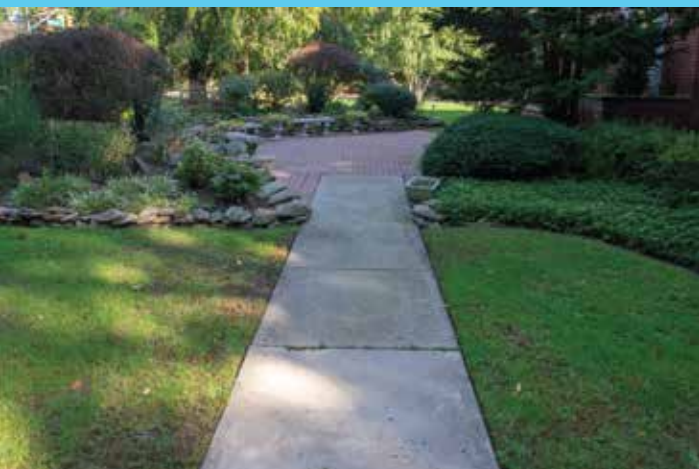

The Luther Rose

4" X 8" BRICK

You can order a 4" x 8" brick with up to 3 lines of engraving and up to 18 characters per line for only

\$ 75

The Memorial Garden

8" X 8" BRICK

You can order a 8" x 8" brick with up to 6 lines of engraving and up to 18 characters per line for only